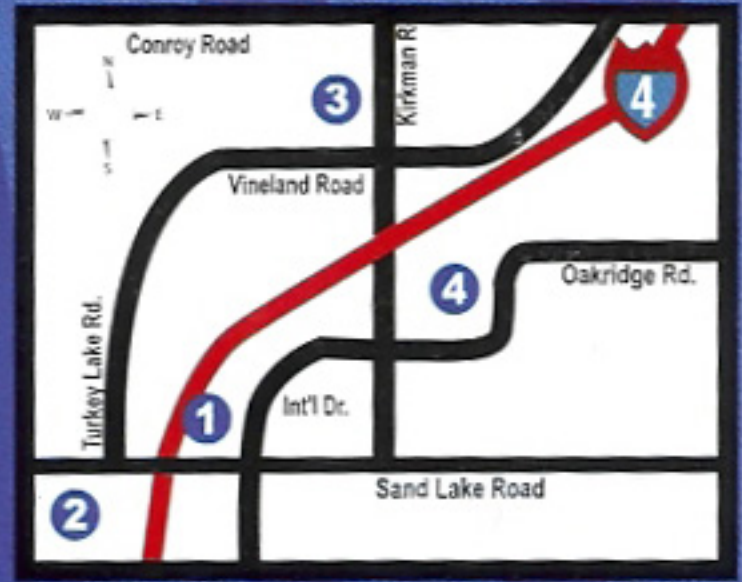

World's Largest

Entertainment McDonald's® & PlayPlace®

Bring this certificate to any of the 4 McDonald's locations listed on the back and receive

Kids Eat Free*

OR

15% Off*

with a minimum purchase of an Extra Value Meal®.

Voted "Best McDonald's To Play In!"

Over 100 Arcade Games,
Kid's Club Tree House PlayPlace
Chef Prepared
Bistro Gourmet Menu & more!

Learn More About Us At
www.McFun.com

- 1) World's Largest Entertainment & PlayPlace**
6875 Sand Lake Road - Corner of Int'l Dr., east of I-4, Exit 74A
(407) 351-2185
- 2) European Upscale Cafe**
7344 Sand Lake Road - West of I-4, Exit 74A
(407) 264-0770
- 3) Motorcycle Theme**
5400 S. Kirkman Road - Across from Universal Studios
(407) 351-1528
- 4) Ancient Ruins Theme**
5401 Altamira Dr. - Off Int'l Dr., Near Festival Bay Mall
(407) 354-9477